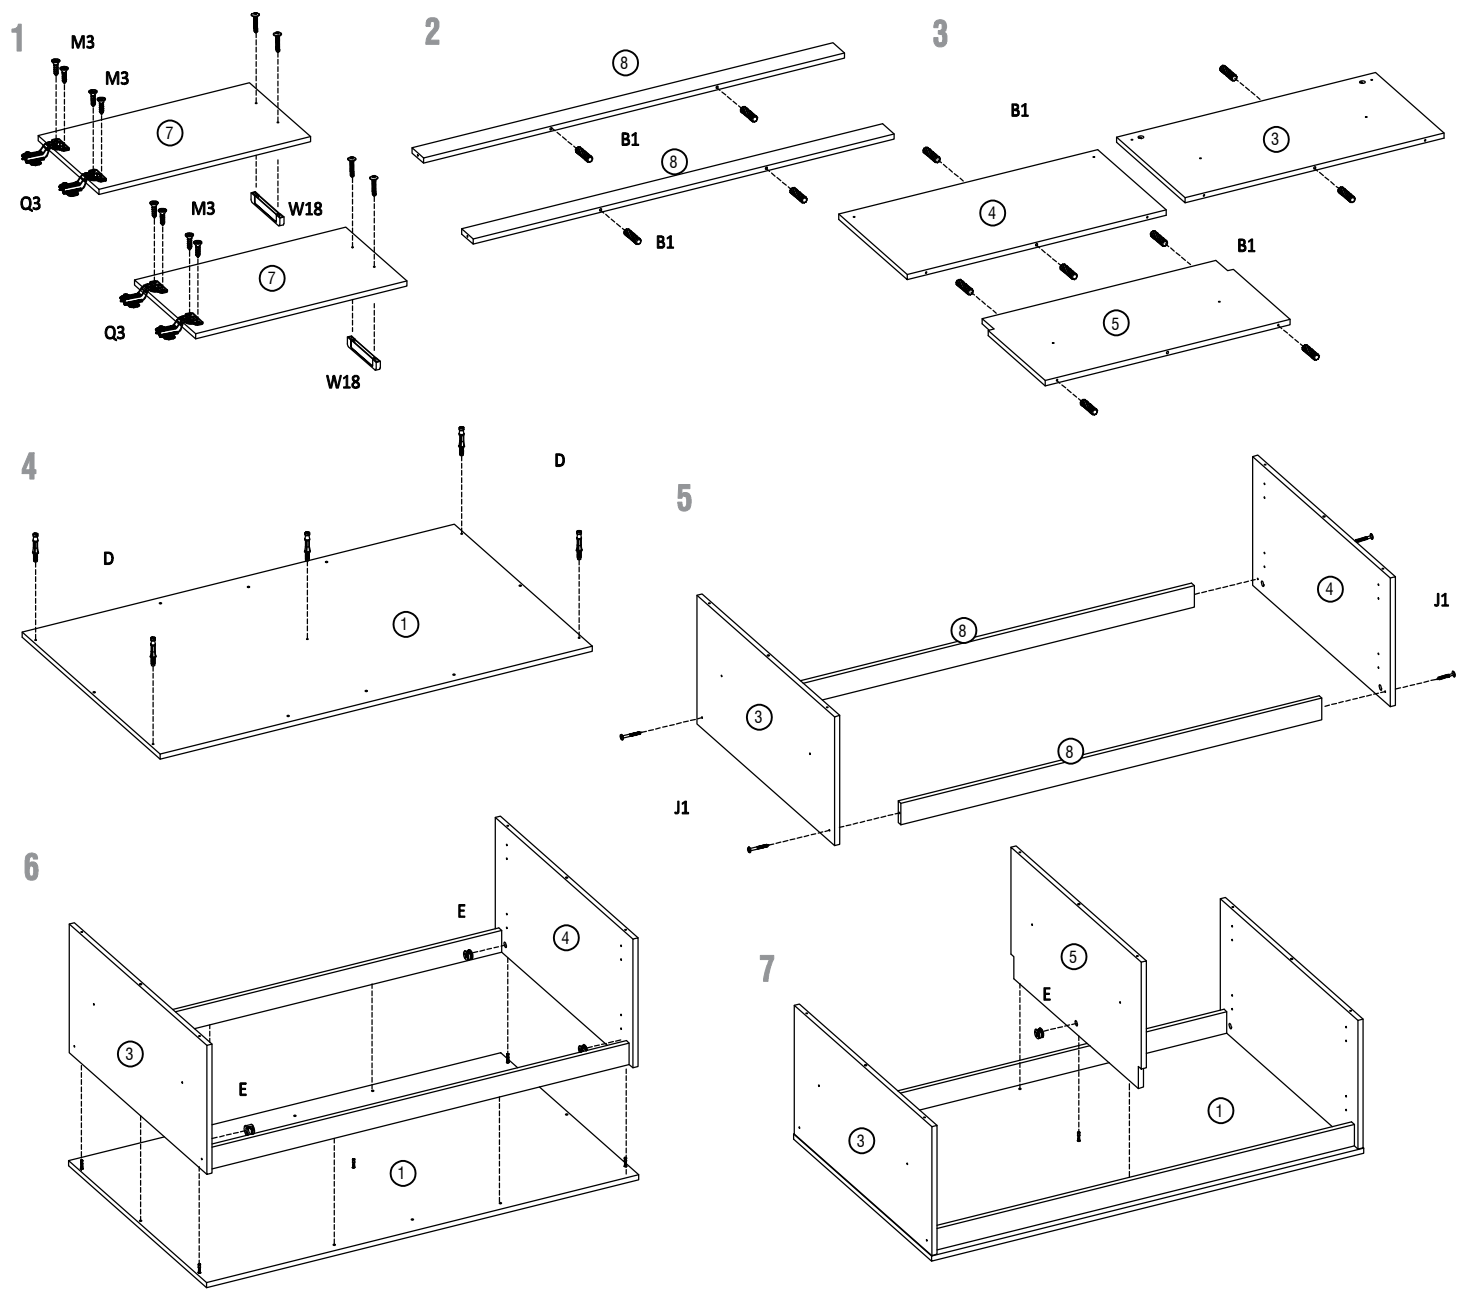

BY OCCI FURNITURE

ALDO COFFEE TABLE 100 (DRO-BKS)

BLACK	BC5 	AN1 	M3 	M6 	Q3 	TT 	W18
	4 X	2 X	16 X	8 X	4 X		2 X
Ø12 MM X 10 MM	E 	D 	B1 	J1 			
	5 X	5 X	11 X	16 X			

8

9

10

11

12