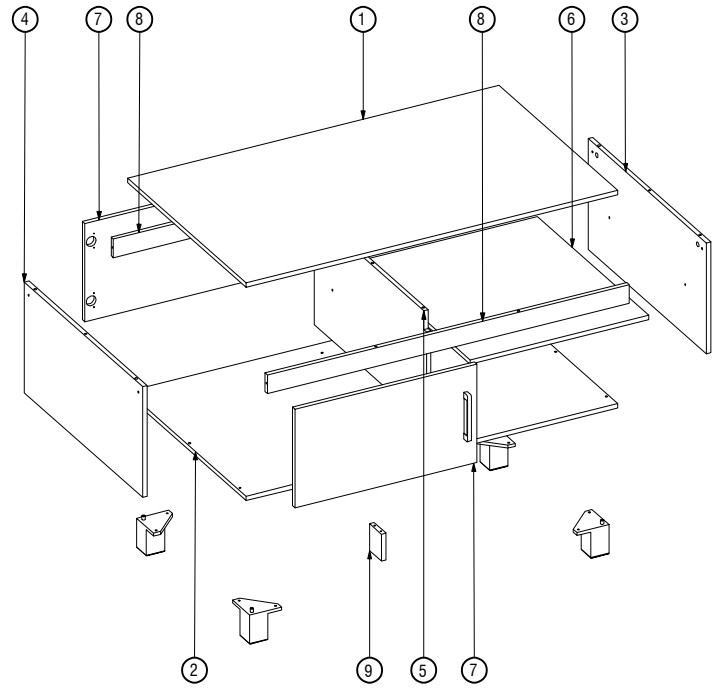

BY OCCI FURNITURE

ALDO COFFEE TABLE 100 (DRO-BKS)

BLACK	BC5 	AN1 	M3 	M6 	Q3 	TT 	W18
	4 X	2 X	16 X	8 X	4 X		2 X
Ø12 MM X 10 MM	E 	D 	B1 	J1 			
	5 X	5 X	11 X	16 X			

8

9

10

11

12