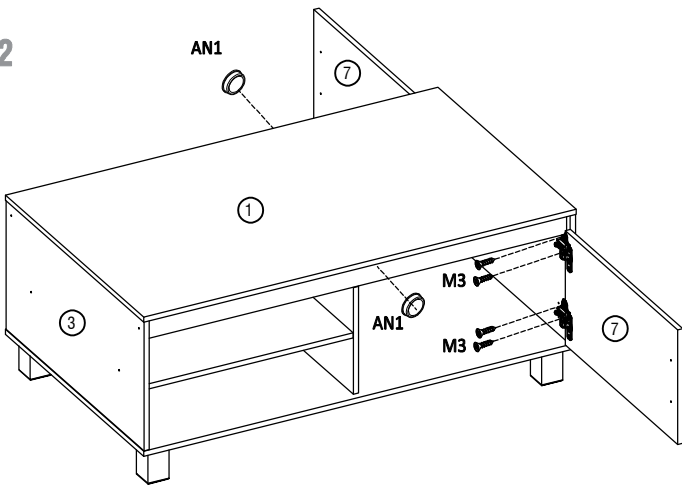

BY OCCI FURNITURE

ALDO COFFEE TABLE 100 (DRO-BKS)

BLACK	BC5 	AN1 	M3 	M6 	Q3 	TT 	W18
	4 X	2 X	16 X	8 X	4 X		2 X
Ø12 MM X 10 MM	E 	D 	B1 	J1 			
	5 X	5 X	11 X	16 X			

8

9

10

11

12