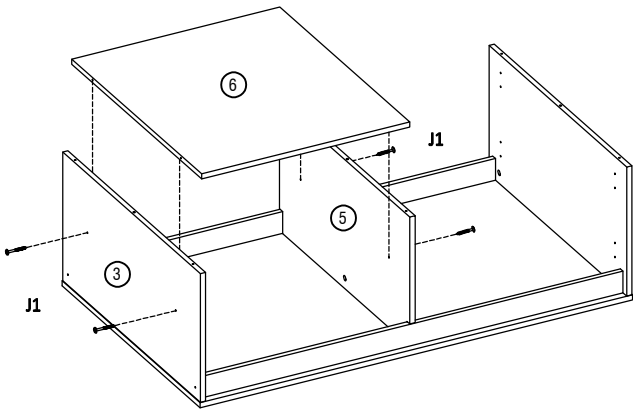

BY OCCI FURNITURE

ALDO COFFEE TABLE 100 (DRO-BKS)

BLACK	BC5 	AN1 	M3 	M6 	Q3 	TT 	W18
	4 X	2 X	16 X	8 X	4 X		2 X
Ø12 MM X 10 MM	E 	D 	B1 	J1 			
	5 X	5 X	11 X	16 X			

8

9

10

11

12