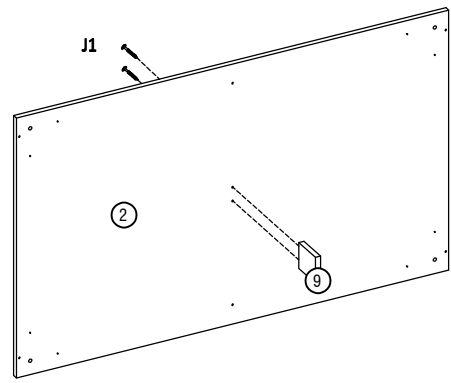

BY OCCI FURNITURE

ALDO COFFEE TABLE 100 (DRO-BKS)

BLACK	BC5 	AN1 	M3 	M6 	Q3 	TT 	W18
	4 X	2 X	16 X	8 X	4 X		2 X
Ø12 MM X 10 MM	E 	D 	B1 	J1 			
	5 X	5 X	11 X	16 X			

8

9

10

11

12