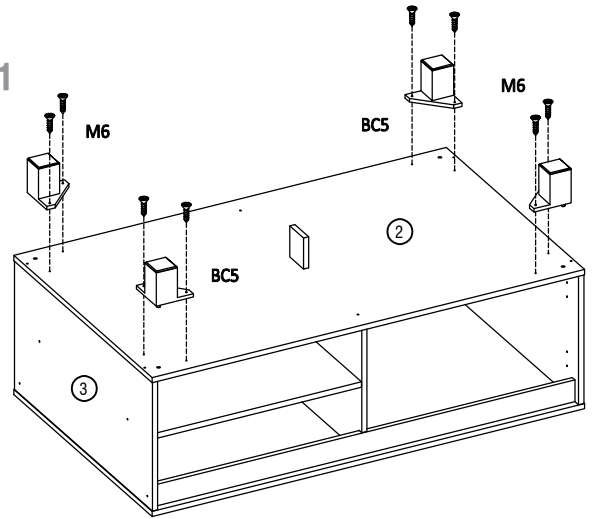

BY OCCI FURNITURE

ALDO COFFEE TABLE 100 (DRO-BKS)

BLACK	BC5 	AN1 	M3 	M6 	Q3 	TT 	W18
	4 X	2 X	16 X	8 X	4 X		2 X
Ø12 MM X 10 MM	E 	D 	B1 	J1 			
	5 X	5 X	11 X	16 X			

8

9

10

11

12