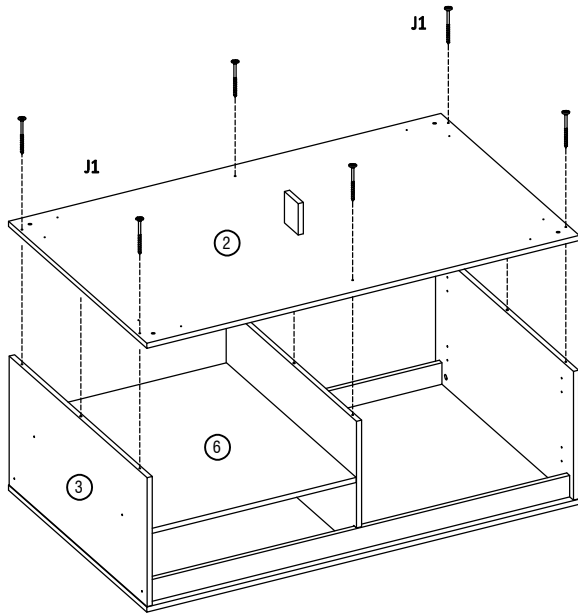

BY OCCI FURNITURE

ALDO COFFEE TABLE 100 (DRO-BKS)

BLACK	BC5 	AN1 	M3 	M6 	Q3 	TT 	W18
	4 X	2 X	16 X	8 X	4 X		2 X
Ø12 MM X 10 MM	E 	D 	B1 	J1 			
	5 X	5 X	11 X	16 X			

8

9

10

11

12