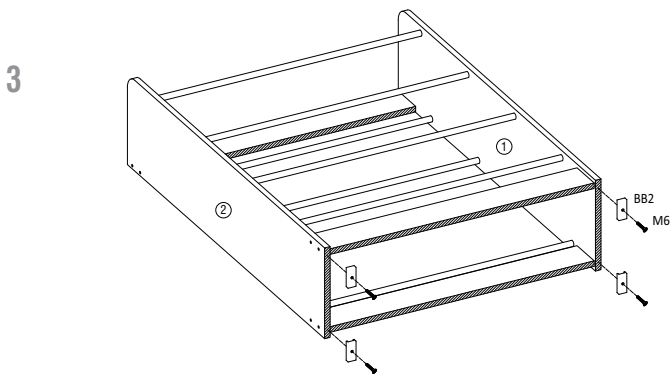

	J1		M6		BB2		AK
12 X		4 X		4 X		12 X	
Ø 10 MM X 1 3/4"		Ø 6 MM X 5/8"		12 MM			

SHIRO OPEN SHOE RACK 60 (WHITE - TUSCANY OAK)