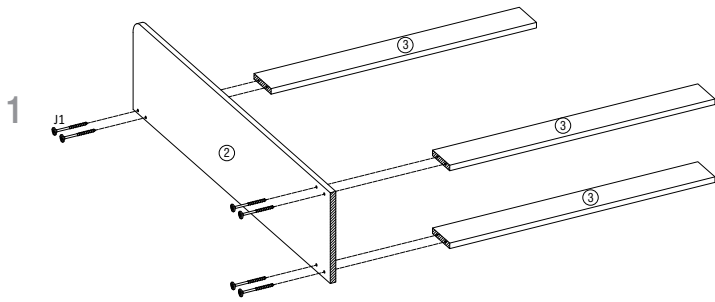

	J1		M6		BB2		AK
12 X		4 X		4 X		12 X	
Ø 10 MM X 1 3/4"		Ø 6 MM X 5/8"		12 MM			

SHIRO OPEN SHOE RACK 60 (WHITE - TUSCANY OAK)