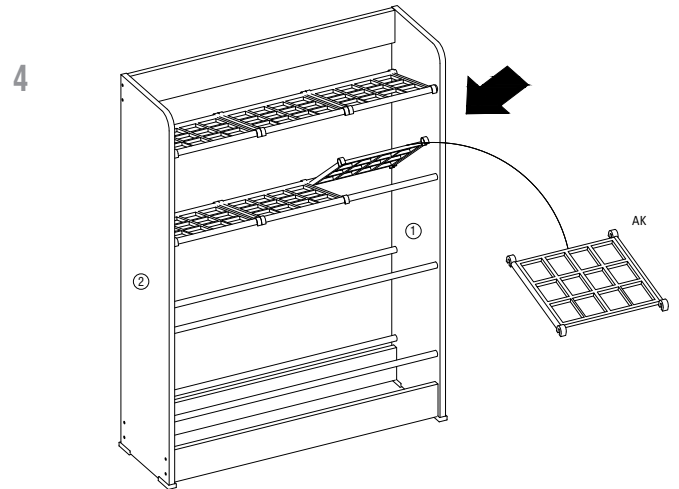

	J1		M6		BB2		AK
12 X		4 X		4 X		12 X	
Ø 10 MM X 1 3/4"		Ø 6 MM X 5/8"		12 MM			

SHIRO OPEN SHOE RACK 60 (WHITE - TUSCANY OAK)