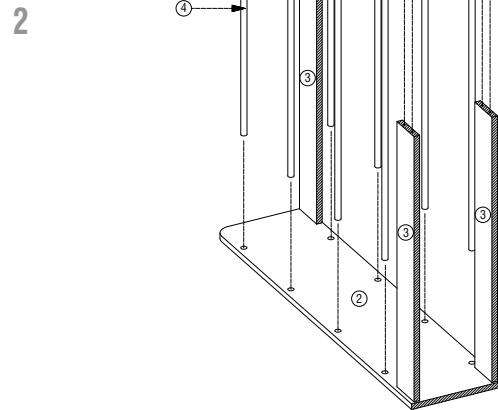

	J1		M6		BB2		AK
12 X		4 X		4 X		12 X	
Ø 10 MM X 1 3/4"		Ø 6 MM X 5/8"		12 MM			

SHIRO OPEN SHOE RACK 60 (WHITE - TUSCANY OAK)