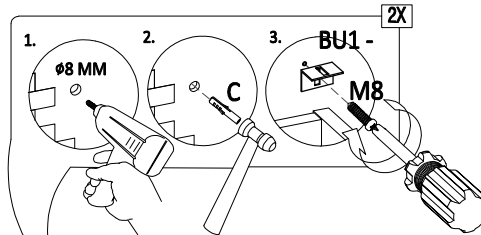

LAUREL SHOE RACK 80T (AMERICAN WALNUT - WHITE)

12

13

14

15

BU1 (Optional)

16