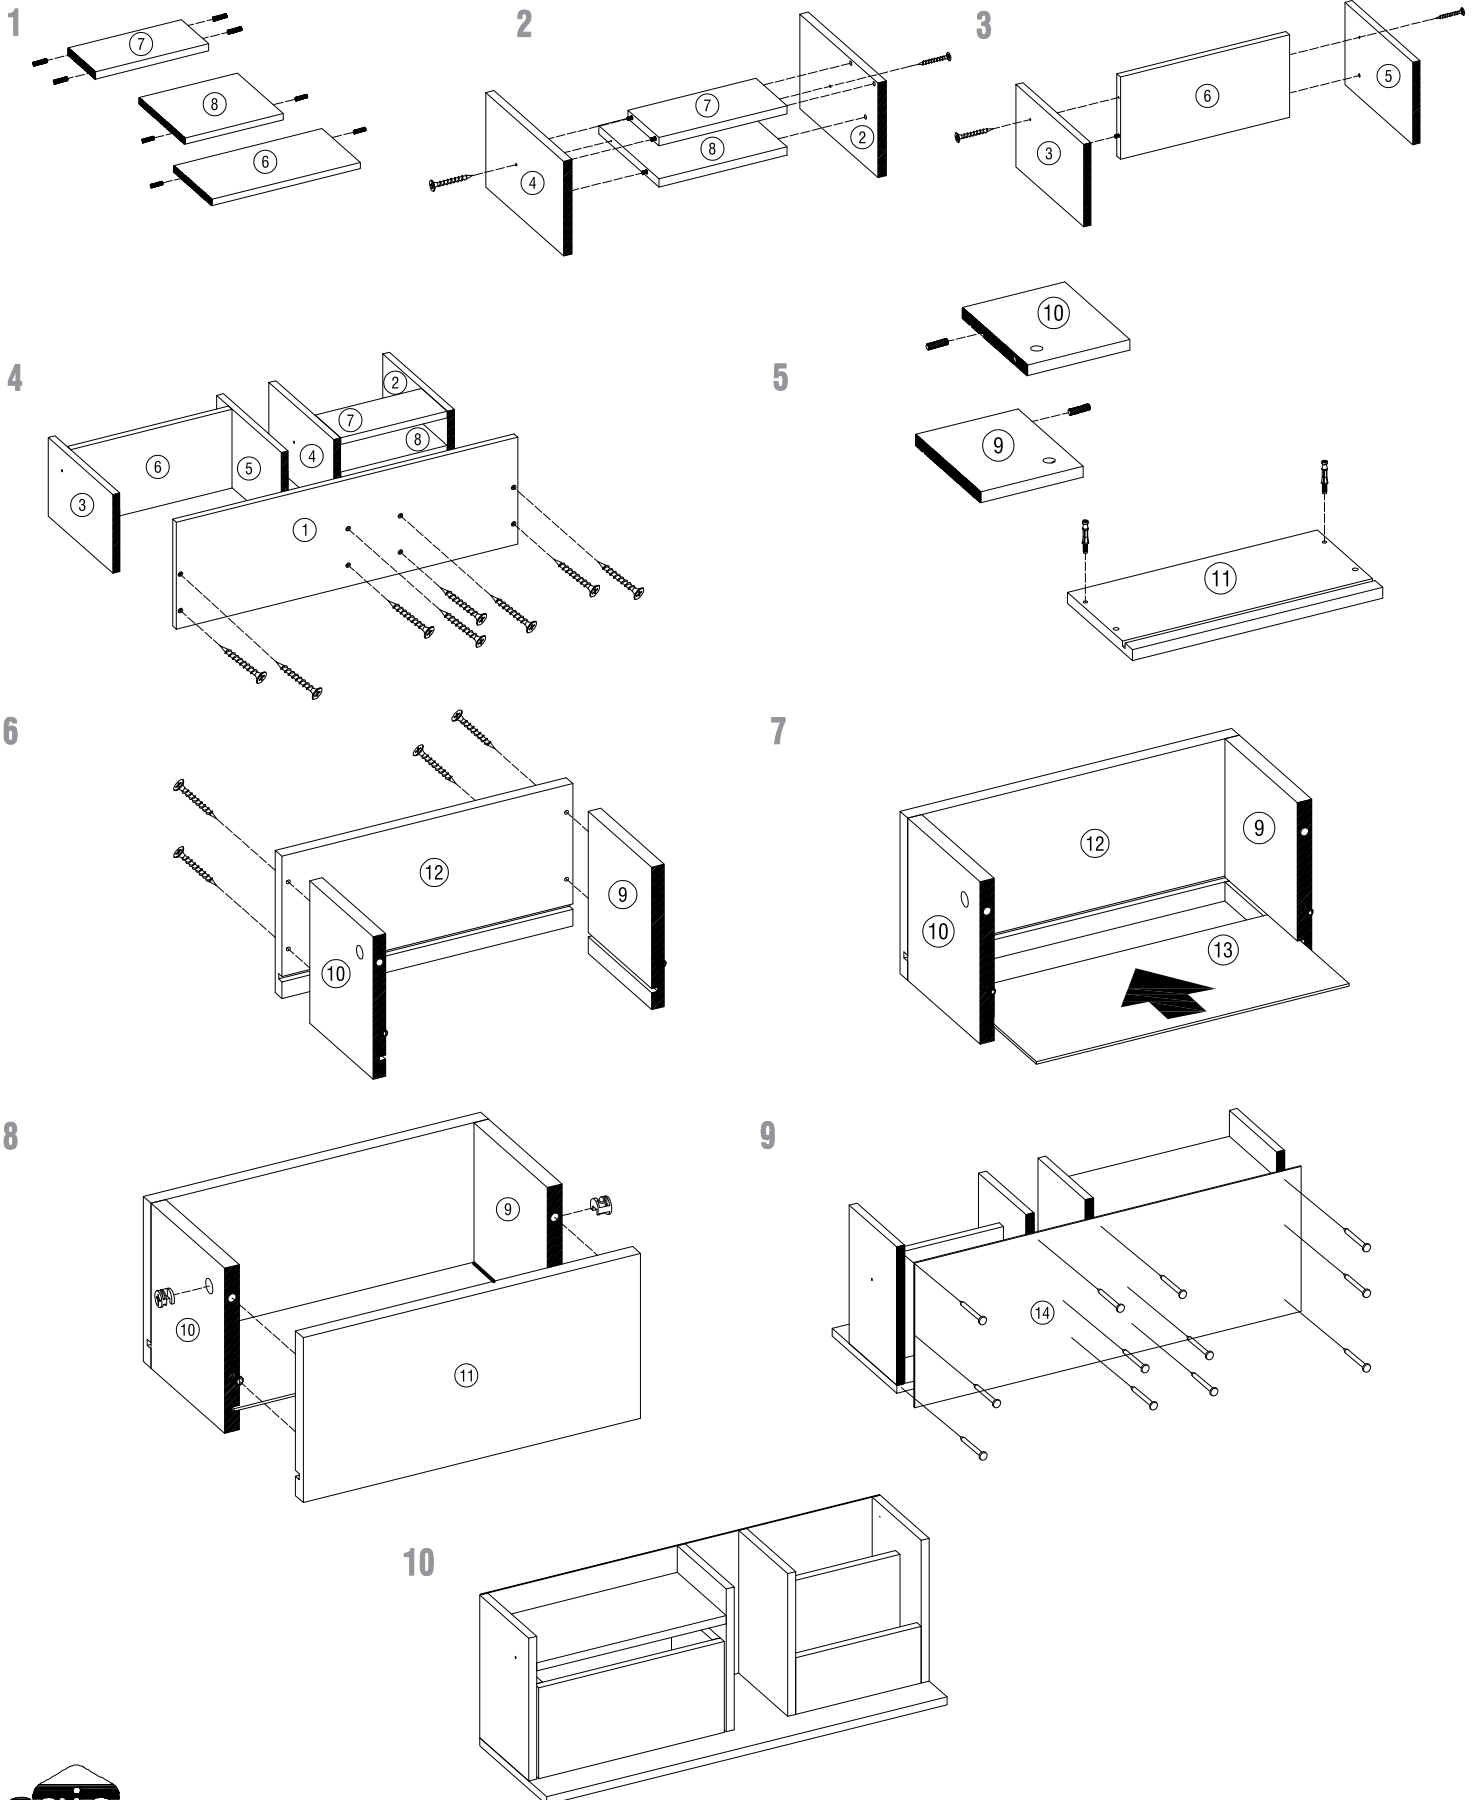

B1	D	E	L	F1
				
Ø6 MM X 30 MM	10X	2X	Ø12 MM X 10 MM	2X
			Ø 6 MM X 1.1/2"	16X
			3/4"	3 g

ALPHA STORAGE ORGANIZER (LIGHT WALNUT-WHITE)