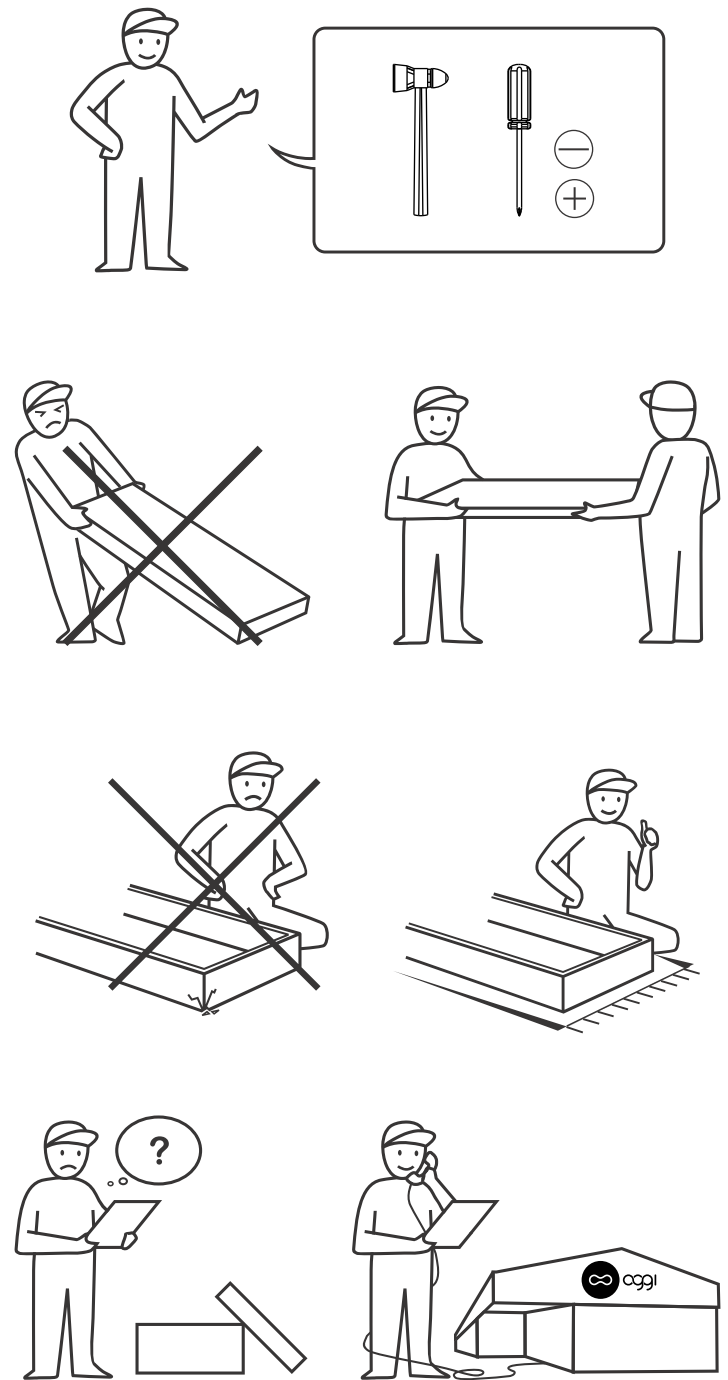

ASSEMBLING INSTRUCTION

DEXTER CABINET 3 DRAWERS

BEIGE - AMERICAN WALNUT

 E1 16 X Ø 15 MM X 12 MM	 D 16 X Ø 6 MM X 32 MM	 B 16 X Ø 8 MM X 30 MM	 J2 4 X Ø 12 MM X 1 3/4"	 L 12 X Ø 6 MM X 1 1/2"	 M3 24 X Ø 6 MM X 1/2"
 M1 6 X Ø 4 MM X 5/8"	 G 6 X	 U1 1 X Ø 19 MM	 M6 4 X Ø 6 MM X 5/8"	 BD 4 X	 BT 12 X BLACK
 BU 1 X 400 MM	 R1, R2, L1, L2 3 X			Z3	