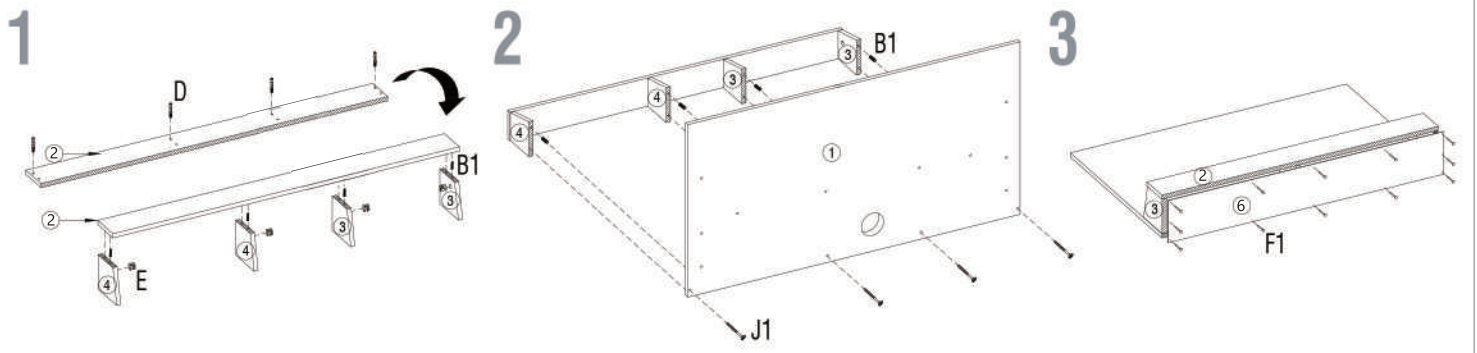

 <b>D</b> 4 X	 <b>E</b> 4 X Ø12 MM X 10 MM	 <b>B1</b> 8 X Ø6 MM X 30 MM	 <b>J1</b> 8 X Ø 10 MM X 1 3/4"	 <b>L1</b> 9 X Ø 6 MM X 1 1/4"	 <b>F1</b> 8 g 3/4"	 <b>K</b> 4 X Ø 8 MM X 16MM	 <b>BV1</b> 1 X
---	--	--	--	---	---	---	--

ALPHA HOME DESK 120M (WHT - DR0)