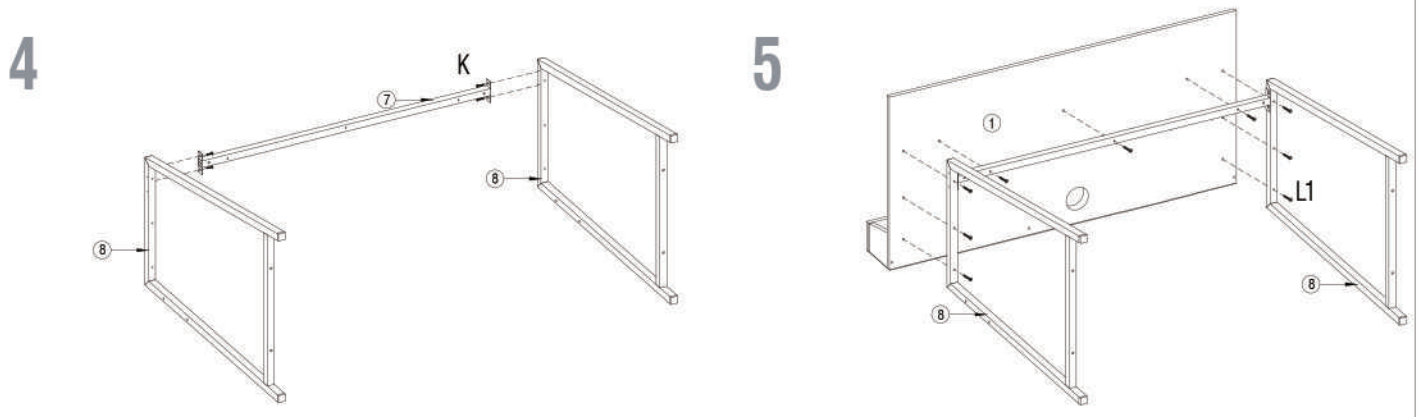

 <b>D</b> 4 X	 <b>E</b> 4 X Ø12 MM X 10 MM	 <b>B1</b> 8 X Ø6 MM X 30 MM	 <b>J1</b> 8 X Ø 10 MM X 1 3/4"	 <b>L1</b> 9 X Ø 6 MM X 1 1/4"	 <b>F1</b> 8 g 3/4"	 <b>K</b> 4 X Ø 8 MM X 16MM	 <b>BV1</b> 1 X
---	--	--	--	---	---	---	--

ALPHA HOME DESK 120M (WHT - DR0)