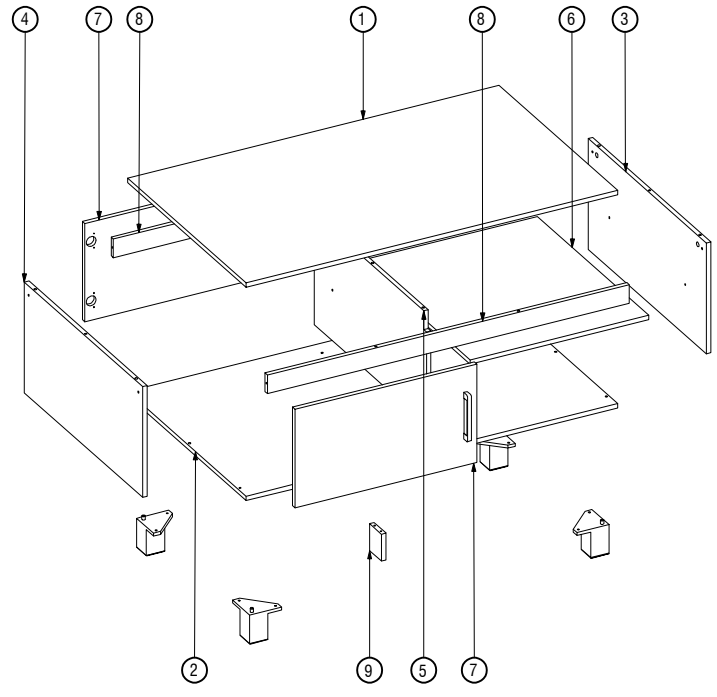

BY OCCI FURNITURE

LUCCA COFFEE TABLE 100 (AMW - BKS)

BLACK	BC5 	AN1 	M3 	M6 	Q3 	TT 	W18
	4 X	2 X	16 X	8 X	4 X		2 X
		Ø 6 MM X 13 MM	Ø 6 MM X 16 MM		FULL OVERLAY		
Ø 12 MM X 10 MM	E 	D 	B1 	J 			
	5 X	5 X	11 X	16 X			
		Ø 6 MM X 30 MM	Ø 10 MM X 44 MM				