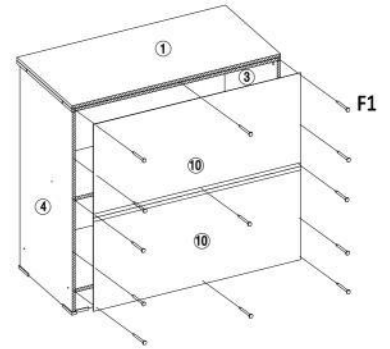

 Ø12 MM X 10 MM	 6 X	 Ø6 MM X 30 MM	 Ø 10 MM X 1 3/4"	 Ø 6 MM X 1/2"	 Ø 6 MM X 5/8"		 5 g INSET	 Q4	 W17	 BB6
6 X	6 X	26 X	6 X	16 X	14 X	3/4"	4 X	2 X	12 MM	2 X

1

2

3

4

5

6

7

8

9

10

REA KITCHEN BASE CABINET 2D (TUSCANY OAK-WHITE)