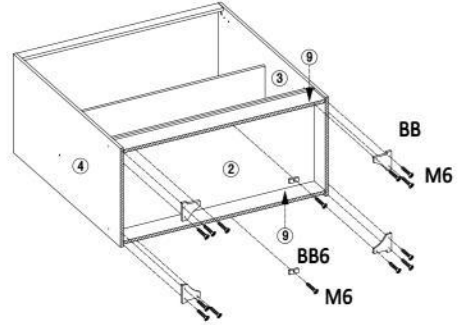

 Ø12 MM X 10 MM	 6 X	 Ø6 MM X 30 MM	 Ø 10 MM X 1 3/4"	 Ø 6 MM X 1/2"	 Ø 6 MM X 5/8"		 5 g INSET	 Q4	 W17	 BB6
6 X	6 X	26 X	6 X	16 X	14 X	3/4"	4 X	2 X	12 MM	2 X

1

2

3

4

5

6

7

8

9

10

REA KITCHEN BASE CABINET 2D (TUSCANY OAK-WHITE)