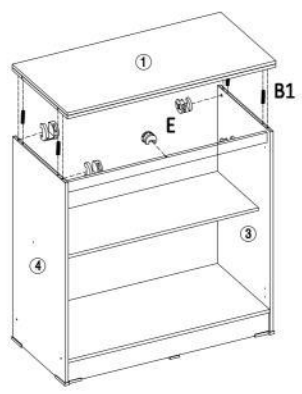

 Ø12 MM X 10 MM	 6 X	 Ø6 MM X 30 MM	 Ø 10 MM X 1 3/4"	 Ø 6 MM X 1/2"	 Ø 6 MM X 5/8"		 5 g INSET	 Q4	 W17	 BB6
6 X	6 X	26 X	6 X	16 X	14 X	3/4"	4 X	2 X	12 MM	2 X

1

2

3

4

5

6

7

8

9

10

REA KITCHEN BASE CABINET 2D (TUSCANY OAK-WHITE)