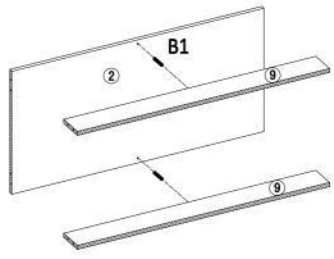

 Ø12 MM X 10 MM	 6 X	 Ø6 MM X 30 MM	 Ø 10 MM X 1 3/4"	 Ø 6 MM X 1/2"	 Ø 6 MM X 5/8"		 5 g INSET	 Q4	 W17	 BB6
6 X	6 X	26 X	6 X	16 X	14 X	3/4"	4 X	2 X	12 MM	2 X

1

2

3

4

5

6

7

8

9

10

REA KITCHEN BASE CABINET 2D (TUSCANY OAK-WHITE)