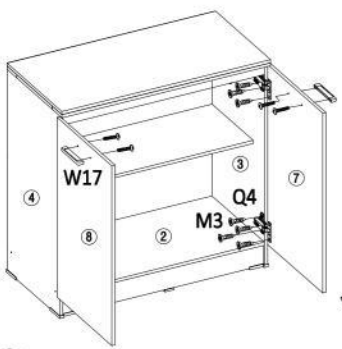

 Ø12 MM X 10 MM	 6 X	 Ø6 MM X 30 MM	 Ø 10 MM X 1 3/4"	 Ø 6 MM X 1/2"	 Ø 6 MM X 5/8"		 5 g INSET	 Q4	 W17	 BB6
6 X	6 X	26 X	6 X	16 X	14 X	3/4"	4 X	2 X	12 MM	2 X

1

2

3

4

5

6

7

8

9

10

REA KITCHEN BASE CABINET 2D (TUSCANY OAK-WHITE)