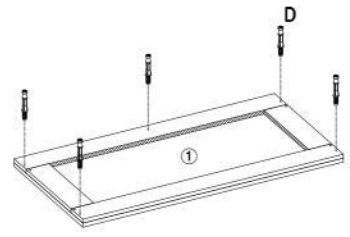

 Ø12 MM X 10 MM	 6 X	 Ø6 MM X 30 MM	 Ø 10 MM X 1 3/4"	 Ø 6 MM X 1/2"	 Ø 6 MM X 5/8"		 5 g INSET	 Q4	 W17	 BB6
6 X	6 X	26 X	6 X	16 X	14 X	3/4"	4 X	2 X	12 MM	2 X

1

2

3

4

5

6

7

8

9

10

REA KITCHEN BASE CABINET 2D (TUSCANY OAK-WHITE)