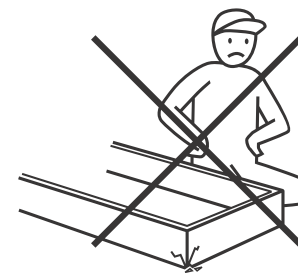

ASSEMBLING INSTRUCTION

DEXTER WORKING DESK 120M

BEIGE - AMERICAN WALNUT

 <p>BU</p> <p>1 X</p>	 <p>BB7</p> <p>4 X</p>	 <p>M6</p> <p>4 X</p>	 <p>E1</p> <p>11 X</p>	 <p>B</p> <p>8 X</p>	 <p>D</p> <p>11 X</p>
---	---	--	---	---	---