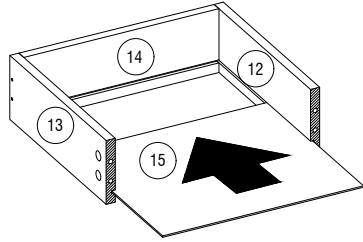

ASSEMBLING INSTRUCTION

DEXTER CABINET 80

BEIGE - AMERICAN WALNUT

 Ø 15 MM X 12 MM 20 X	 Ø 6 MM X 32 MM 20 X	 Ø 8 MM X 30 MM 32 X	 Ø 12 MM X 1 3/4 " 2 X	 Ø 6 MM X 1 1/2 " 8 X	 Ø 6 MM X 1/2 " 32 X
 Ø 6 MM X 5/8 " 18 X	 Ø 4 MM X 1/2 " 1 X	 Ø 4 MM X 5/8 " 8 X	 1 X	 INSET 8 X	 4 X
 Ø 19 MM 2 X	 15 MM 2 X	 15 MM 4 X	 BLACK 8 X	 R1 R2 L1 L2 300 MM 2 X	
 OGGI 1 X					

8

07

9

10

08

11

12

13

14

15

16

2X

17

18

11

19