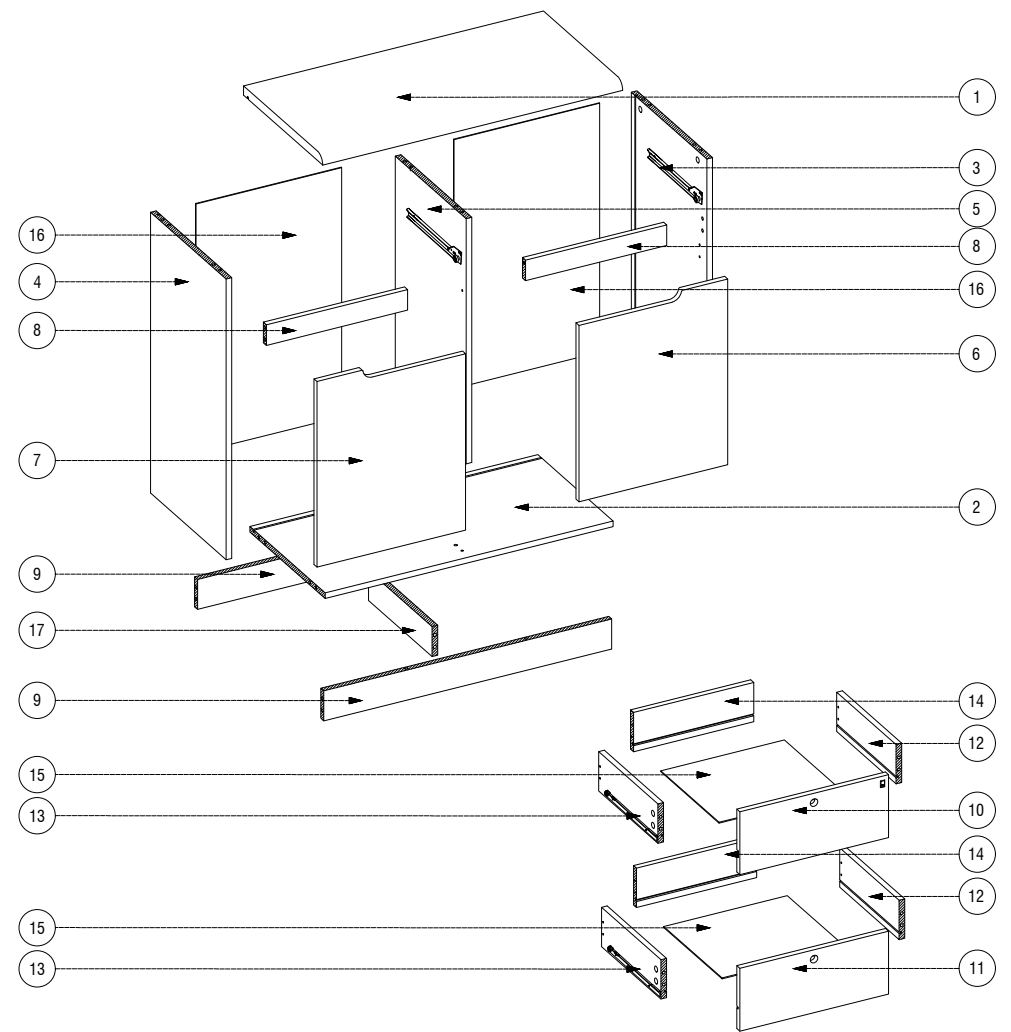

ASSEMBLING INSTRUCTION

DEXTER CABINET 80

BEIGE - AMERICAN WALNUT

 Ø 15 MM X 12 MM 20 X	 Ø 6 MM X 32 MM 20 X	 Ø 8 MM X 30 MM 32 X	 Ø 12 MM X 1 3/4 " 2 X	 Ø 6 MM X 1 1/2 " 8 X	 Ø 6 MM X 1/2 " 32 X
 Ø 6 MM X 5/8 " 18 X	 Ø 4 MM X 1/2 " 1 X	 Ø 4 MM X 5/8 " 8 X	 1 X	 INSET 8 X	 4 X
 Ø 19 MM 2 X	 15 MM 2 X	 15 MM 4 X	 BLACK 8 X	 R1 R2 L1 L2 300 MM 2 X	
 OGGI 1 X					

8

07

9

10

08

11

12

13

2X

20

21

12

22

23

13

24