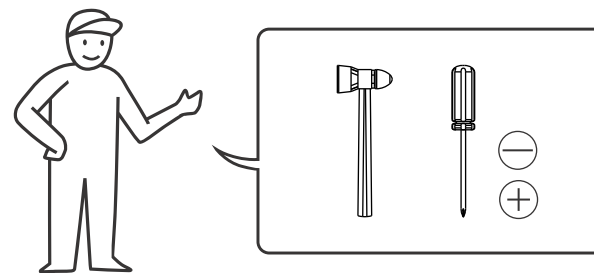

ASSEMBLING INSTRUCTION

DEXTER CABINET 80

BEIGE - AMERICAN WALNUT

 Ø 15 MM X 12 MM 20 X	 Ø 6 MM X 32 MM 20 X	 Ø 8 MM X 30 MM 32 X	 Ø 12 MM X 1 3/4 " 2 X	 Ø 6 MM X 1 1/2 " 8 X	 Ø 6 MM X 1/2 " 32 X
 Ø 6 MM X 5/8 " 18 X	 Ø 4 MM X 1/2 " 1 X	 Ø 4 MM X 5/8 " 8 X	 1 X	 INSET 8 X	 4 X
 Ø 19 MM 2 X	 15 MM 2 X	 15 MM 4 X	 BLACK 8 X	 R1 R2 L1 L2 300 MM 2 X	
 OGGI 1 X					