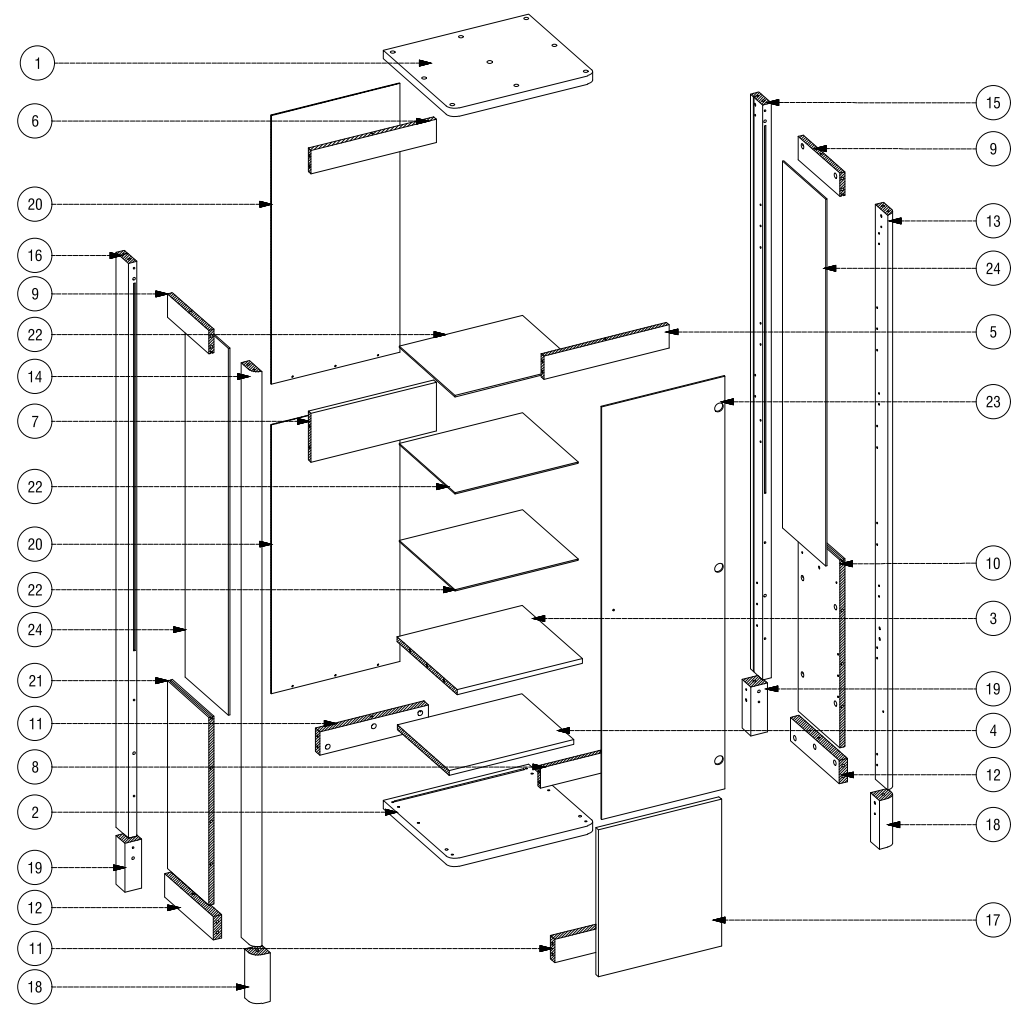

# ASSEMBLING INSTRUCTION

## LYRA SHOWCASE 1D

WHITE - SONOMA OAK

 WHITE 18 X	 1 X	 Ø15 MM X 12 MM 36 X	 Ø8 MM X 30 MM 37 X	 Ø 4 MM X 5/8" 14 X	 Ø 12 MM X 1 3/4" 16 X
 Ø 4 MM X 1/2" 2 X	 Ø6 MM X 32 MM 36 X	 14 X	 Ø 6 MM X 1/2" 20 X	 Ø4 MM X 10 MM 1 X	 1 X
 FULL OVERLAY 2 X	 3 X	 12 X	 4 X	 Ø9 MM X 21 MM 2 X	 1 X
 1 X	 1 X	 WHITE 3 M	 1 X		